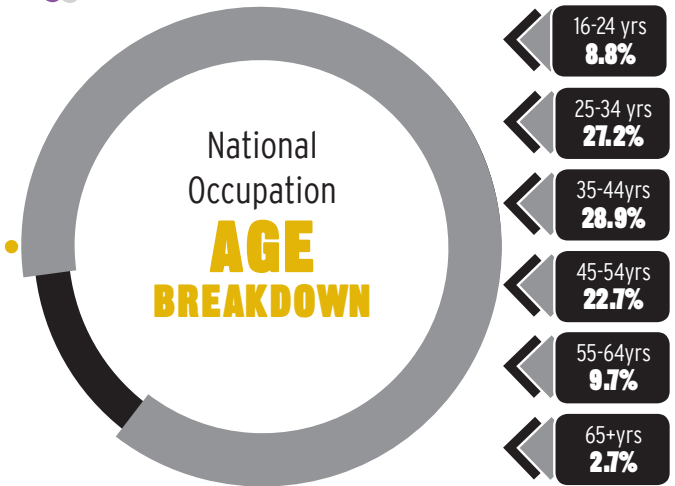

2016-2020

ABERDEEN CITY & ABERDEENSHIRE

ART & DESIGN

The highest number of job openings is projected to be in **ARTISTIC CREATION**.