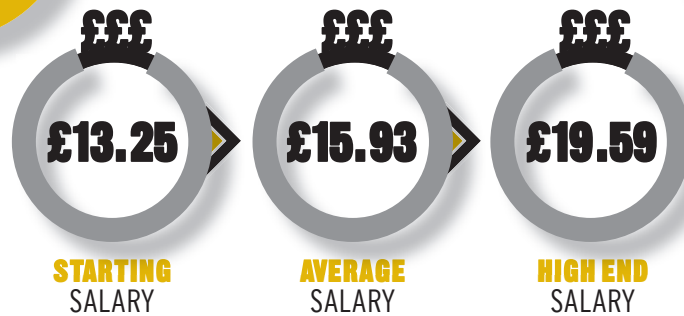

2016-2020

ABERDEEN CITY & ABERDEENSHIRE

ART & DESIGN

The highest number of job openings is projected to be in **ARTISTIC CREATION**.