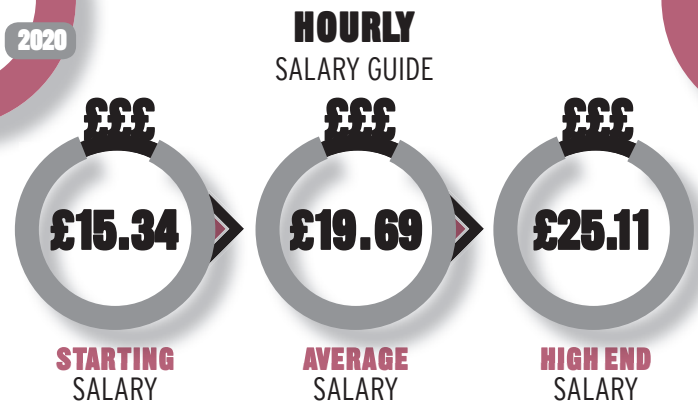

# COMPUTING

The highest number of job openings is projected to be in roles as a **PROGRAMMER** or **SOFTWARE DEVELOPMENT PROFESSIONAL**.  
There will also be a high proportion of jobs in work as an **IT SPECIALIST MANAGER**.