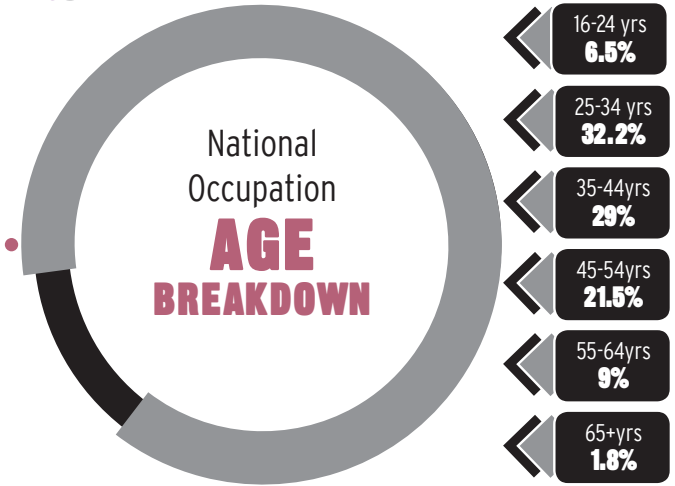

2016-2020

ABERDEEN CITY
& ABERDEENSHIRE

CREATIVE MEDIA

The highest number of jobs and job openings is projected to be in work in the arts as an **OFFICER, PRODUCER or DIRECTOR**, and in **PUBLIC RELATIONS** work.