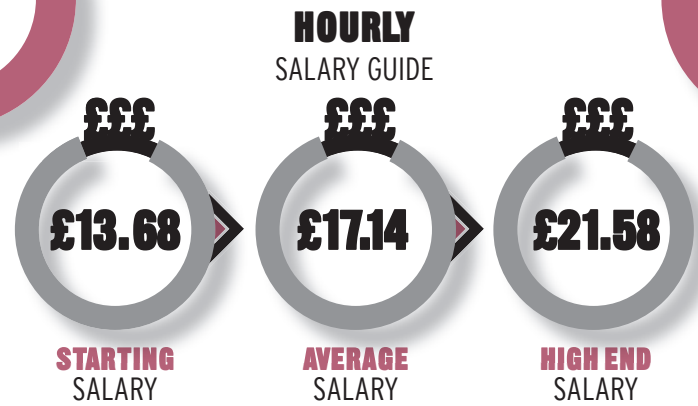

2016-2020

ABERDEEN CITY
& ABERDEENSHIRE

CREATIVE MEDIA

The highest number of jobs and job openings is projected to be in work in the arts as an **OFFICER, PRODUCER or DIRECTOR**, and in **PUBLIC RELATIONS** work.

(All data from EMSI Analyst, based on relevant occupations)