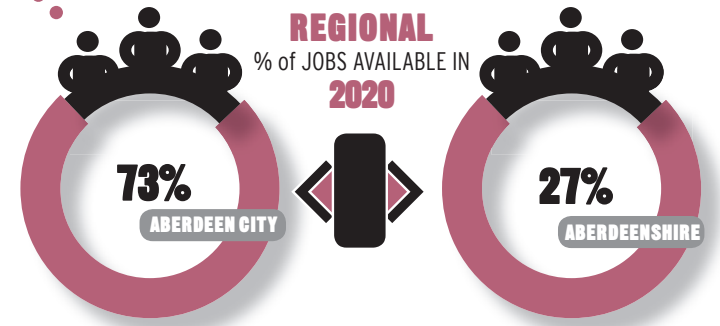

2016-2020

ABERDEEN CITY
& ABERDEENSHIRE

CREATIVE MEDIA

The highest number of jobs and job openings is projected to be in work in the arts as an **OFFICER, PRODUCER or DIRECTOR**, and in **PUBLIC RELATIONS** work.