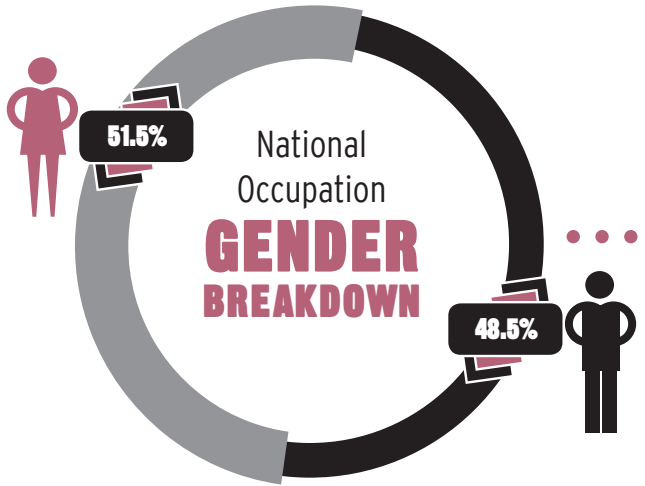

2016-2020

ABERDEEN CITY
& ABERDEENSHIRE

CREATIVE MEDIA

The highest number of jobs and job openings is projected to be in work in the arts as an **OFFICER, PRODUCER or DIRECTOR**, and in **PUBLIC RELATIONS** work.