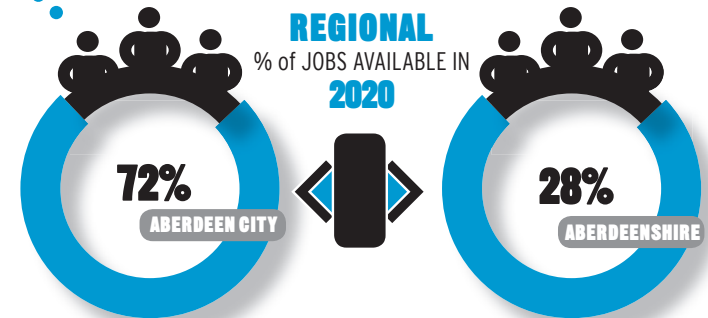

# 2016-2020 ABERDEEN CITY & ABERDEENSHIRE DRAMA

The highest number of jobs is projected to be in work as an **ARTS OFFICER, PRODUCER** and **DIRECTOR**, as well as in **ACTING, ENTERTAINMENT** and **PRESENTING WORK**.