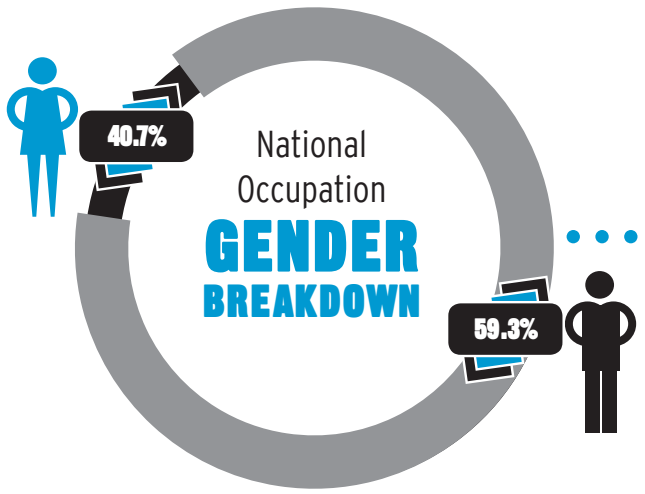

# 2016-2020 ABERDEEN CITY & ABERDEENSHIRE DRAMA

The highest number of jobs is projected to be in work as an **ARTS OFFICER, PRODUCER** and **DIRECTOR**, as well as in **ACTING, ENTERTAINMENT** and **PRESENTING WORK**.