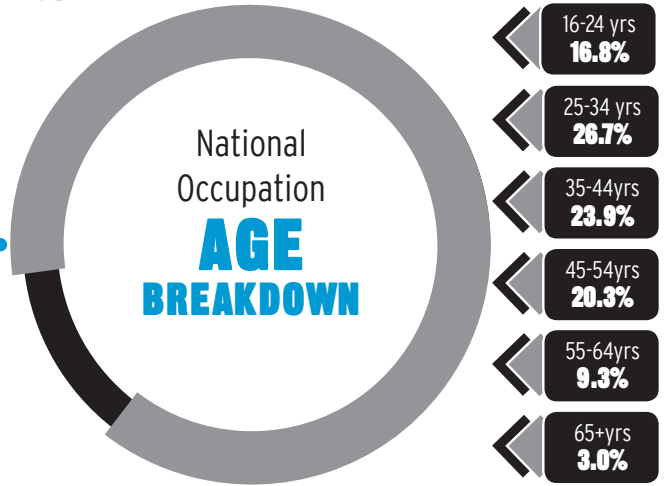

# 2016-2020 ABERDEEN CITY & ABERDEENSHIRE DRAMA

The highest number of jobs is projected to be in work as an **ARTS OFFICER, PRODUCER** and **DIRECTOR**, as well as in **ACTING, ENTERTAINMENT** and **PRESENTING WORK**.