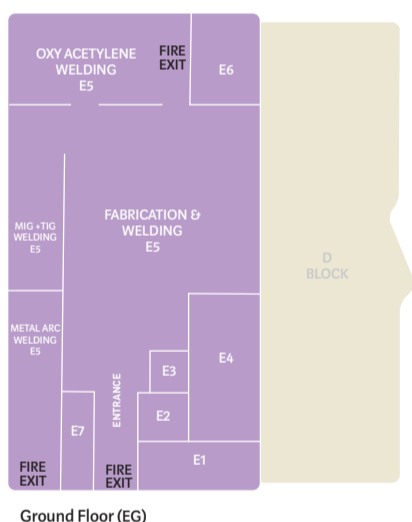

A Block

C Block

B Block

E Block

D Block

F Block