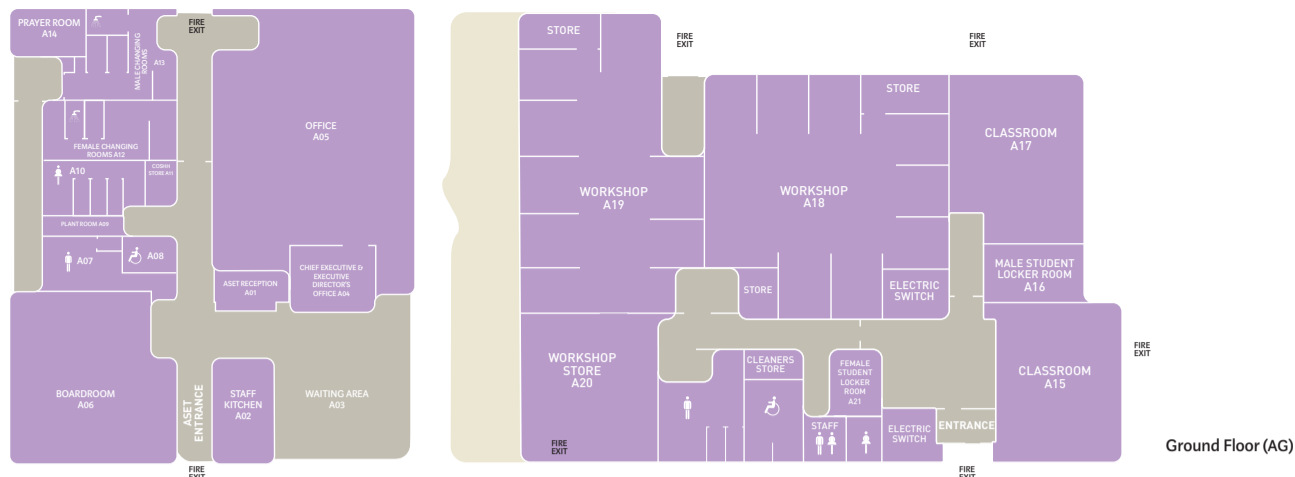

A Block

C Block

B Block

E Block

D Block

F Block