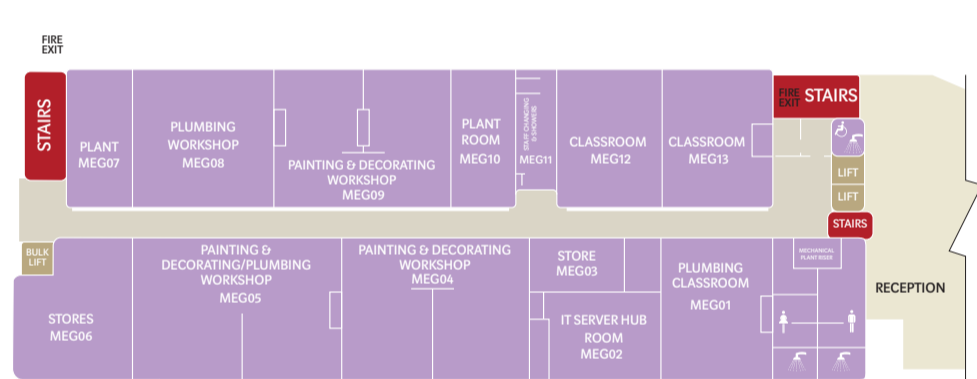

Main Block

Location Map

East Wing Ground Floor (MEG)

West Wing Ground Floor (MWG)

East Wing Basement (MEB)

Reception Area (MR)

### A Block

### B Block

### D Block