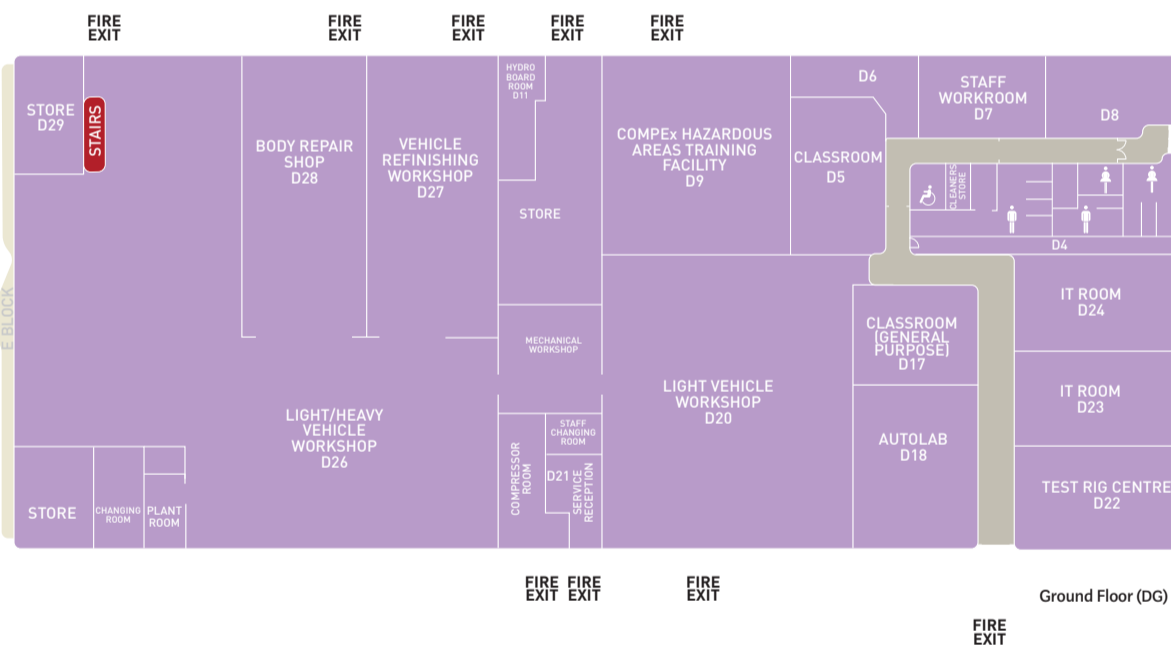

A Block

C Block

B Block

E Block

D Block

F Block