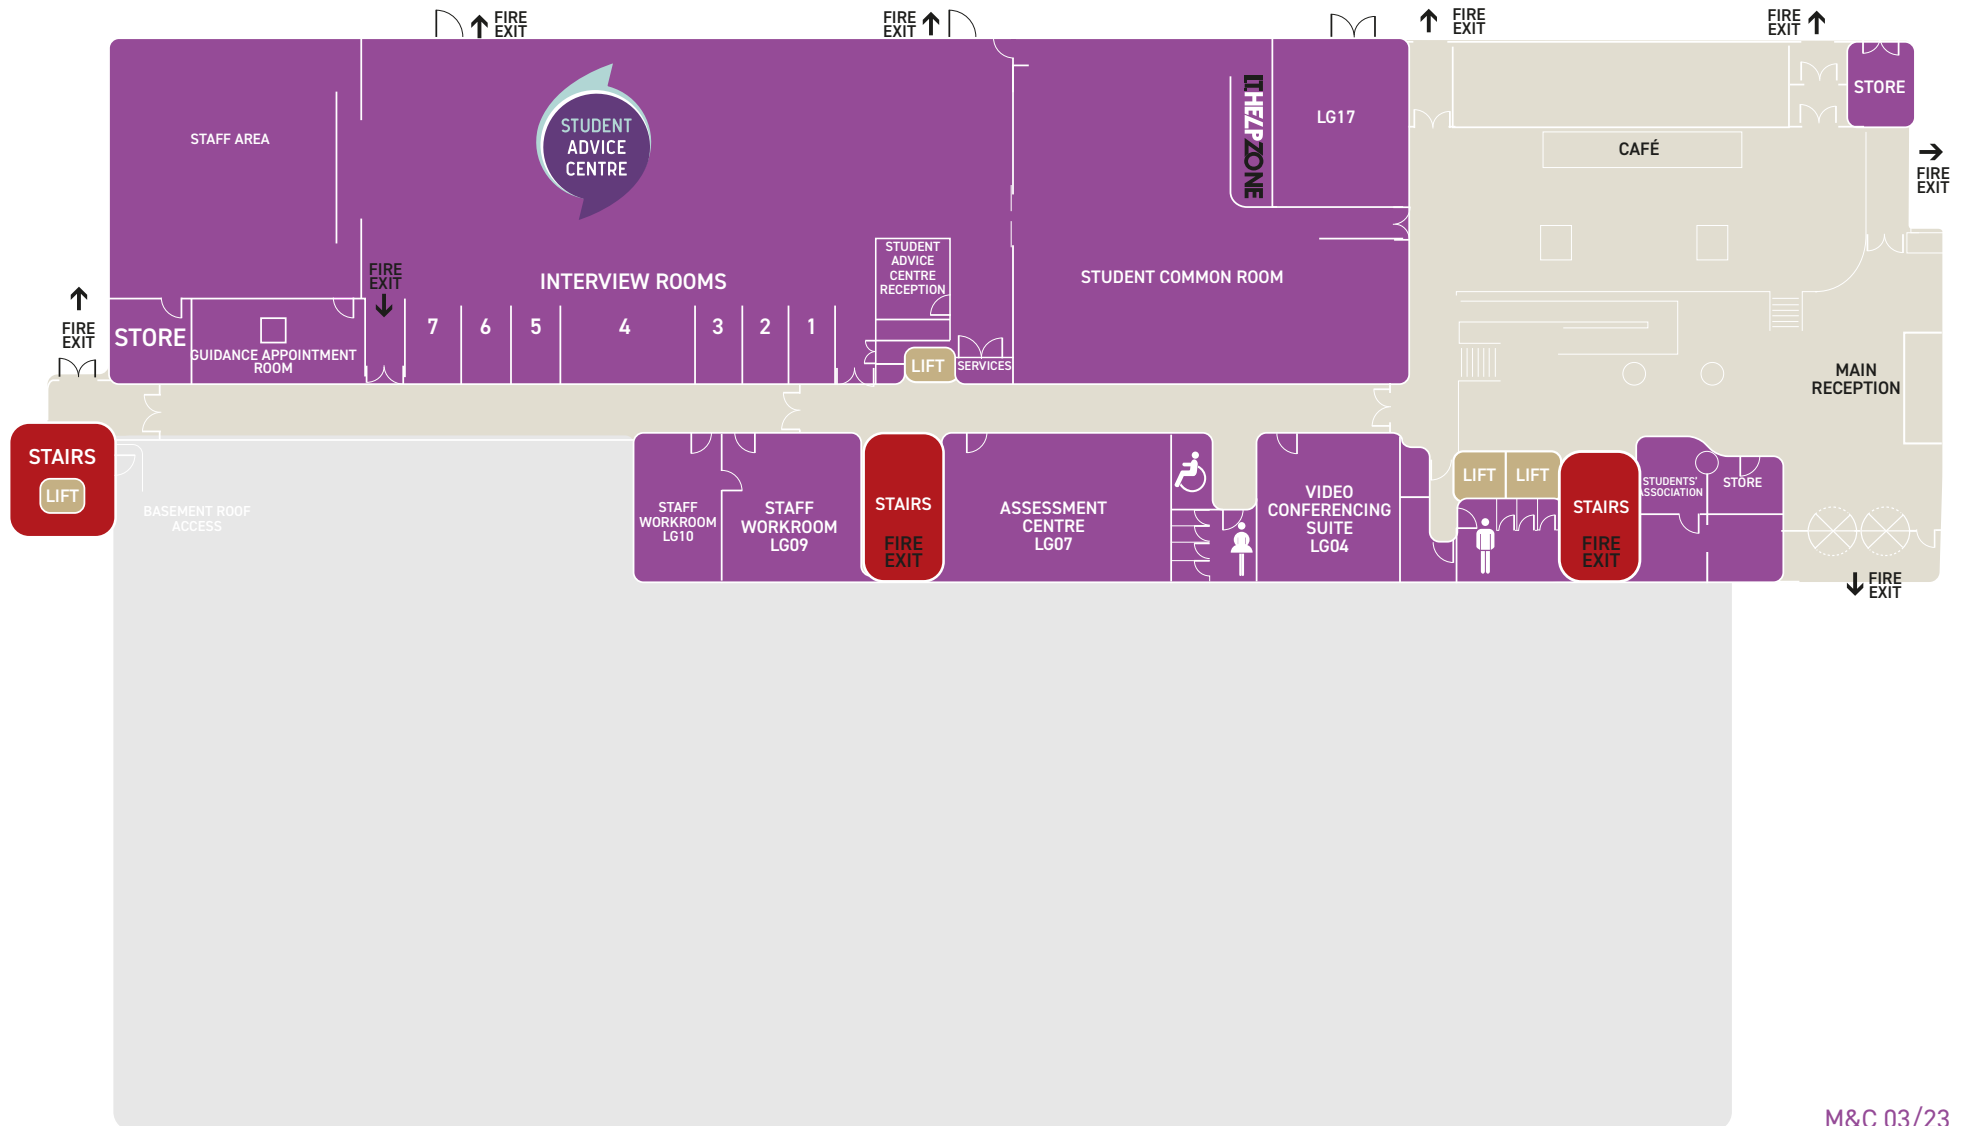

Aberdeen City Campus  
Tower Block: Seventh Floor

↓  
FIRE  
EXIT

↓  
FIRE  
EXIT

Aberdeen City Campus  
Tower Block: Fourth Floor

Aberdeen City Campus  
Tower Block: Second Floor

Aberdeen City Campus  
Tower Block: First Floor

Aberdeen City Campus  
Tower Block: Ground Floor

Aberdeen City Campus  
Tower Block: Lower Ground Floor

Aberdeen City Campus  
Tower Block: Basement Floor