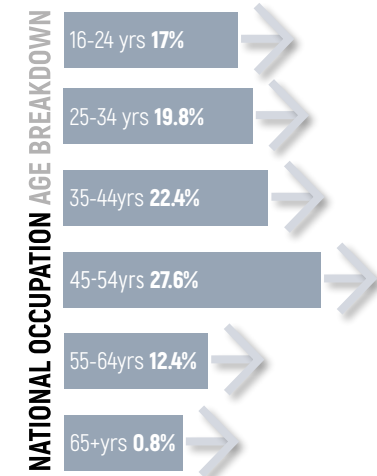

Aberdeen City & Aberdeenshire

2017-2022

Childcare

**HOURLY
SALARY GUIDE**

NATIONAL
jobs are set to
increase by 2.4%

The Scottish Government will be expanding early learning and childcare (ELC) funding to 1140 hours from August 2020 - which means that we will need many more people trained to work in early learning and childcare. This equates to about 14,000 new practitioners in the next three years!