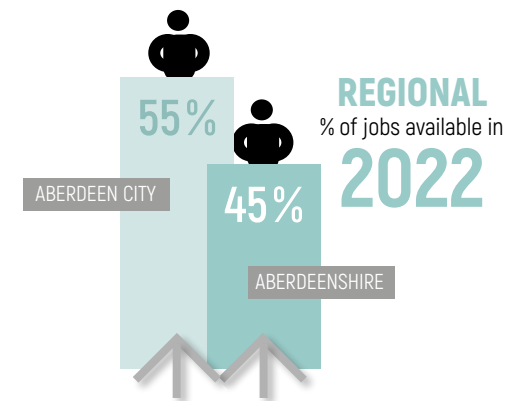

Aberdeen City & Aberdeenshire

2017-2022

Childcare

**HOURLY
SALARY GUIDE**

NATIONAL
jobs are set to
increase by 2.4%

The Scottish Government will be expanding early learning and childcare (ELC) funding to 1140 hours from August 2020 - which means that we will need many more people trained to work in early learning and childcare. This equates to about 14,000 new practitioners in the next three years!