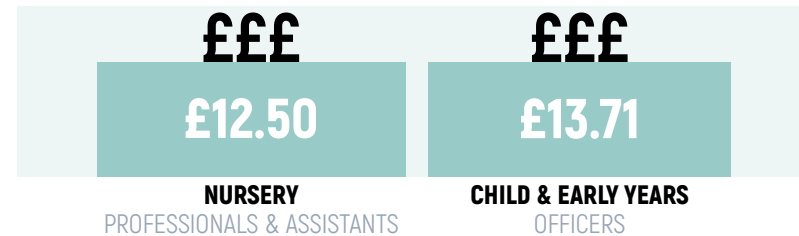

Aberdeen City & Aberdeenshire

2017-2022

Childcare

**HOURLY
SALARY GUIDE**

NATIONAL
jobs are set to
increase by 2.4%

The Scottish Government will be expanding early learning and childcare (ELC) funding to 1140 hours from August 2020 - which means that we will need many more people trained to work in early learning and childcare. This equates to about 14,000 new practitioners in the next three years!