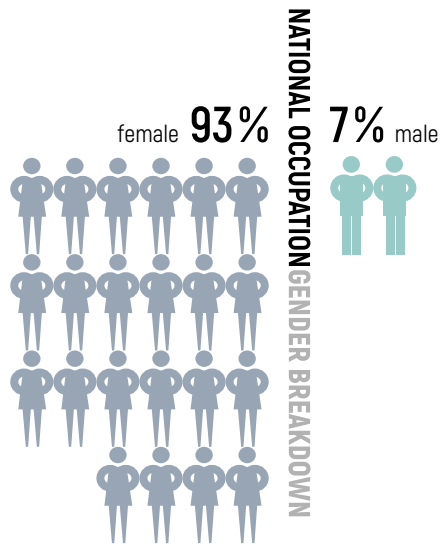

Aberdeen City & Aberdeenshire

2017-2022

Childcare

**HOURLY
SALARY GUIDE**

NATIONAL
jobs are set to
increase by 2.4%

The Scottish Government will be expanding early learning and childcare (ELC) funding to 1140 hours from August 2020 - which means that we will need many more people trained to work in early learning and childcare. This equates to about 14,000 new practitioners in the next three years!