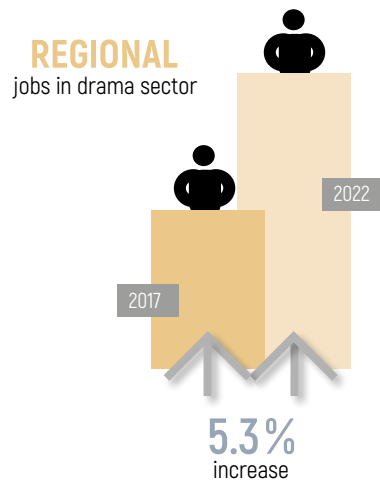

Aberdeen City & Aberdeenshire

2017-2022

Drama

HOURLY SALARY GUIDE

NATIONAL
jobs are set to
increase by 3%

Potential careers include work as a drama teacher, drama therapist, dramatic writer, actress/actor, film maker, performer, performing artist, producer, production assistant, presenter, stage hand or theatre director!