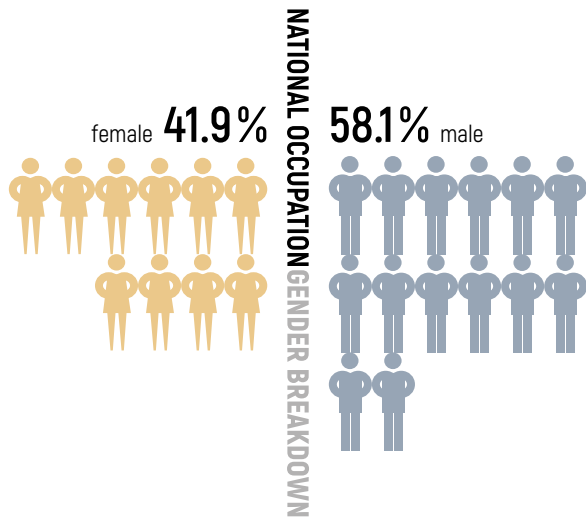

Aberdeen City & Aberdeenshire

2017-2022

Drama

HOURLY SALARY GUIDE

NATIONAL
jobs are set to
increase by 3%

Potential careers include work as a drama teacher, drama therapist, dramatic writer, actress/actor, film maker, performer, performing artist, producer, production assistant, presenter, stage hand or theatre director!