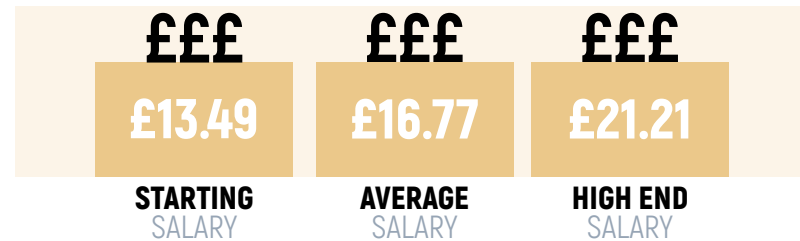

Aberdeen City & Aberdeenshire

2017-2022

Drama

HOURLY SALARY GUIDE

NATIONAL
jobs are set to
increase by 3%

Potential careers include work as a drama teacher, drama therapist, dramatic writer, actress/actor, film maker, performer, performing artist, producer, production assistant, presenter, stage hand or theatre director!