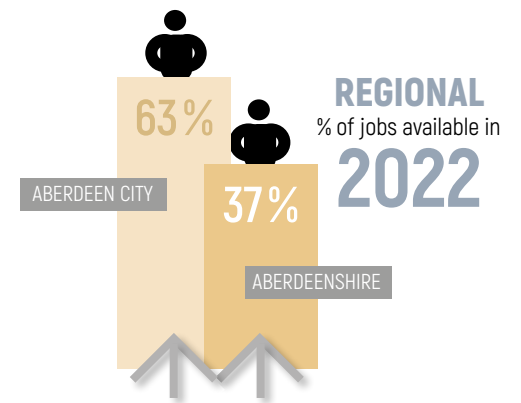

Aberdeen City & Aberdeenshire

2017-2022

Drama

HOURLY SALARY GUIDE

NATIONAL
jobs are set to
increase by 3%

Potential careers include work as a drama teacher, drama therapist, dramatic writer, actress/actor, film maker, performer, performing artist, producer, production assistant, presenter, stage hand or theatre director!