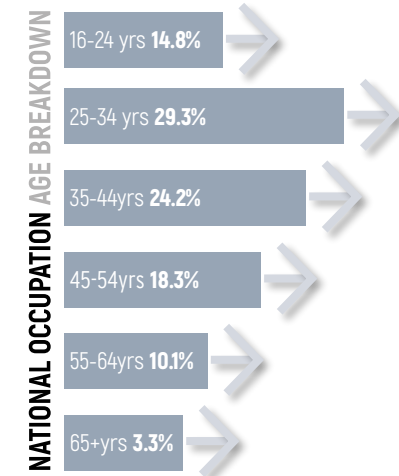

Aberdeen City & Aberdeenshire

2017-2022

Drama

HOURLY SALARY GUIDE

NATIONAL
jobs are set to
increase by 3%

Potential careers include work as a drama teacher, drama therapist, dramatic writer, actress/actor, film maker, performer, performing artist, producer, production assistant, presenter, stage hand or theatre director!