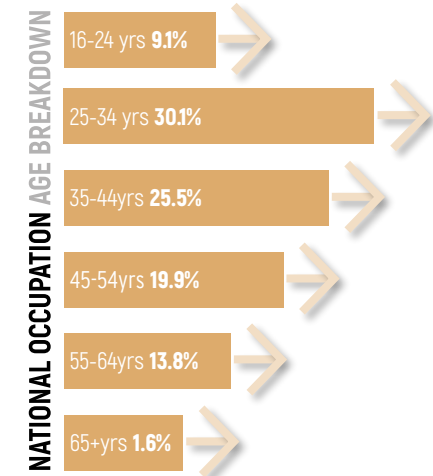

Aberdeen City & Aberdeenshire

2017-2022

Science

HOURLY SALARY GUIDE

£££	£££	£££
£13.07	£15.83	£19.83
STARTING SALARY	AVERAGE SALARY	HIGH END SALARY

NATIONAL jobs are set to increase by 2.3%

Work exists in bioinformatics, drug discovery, development, medical technology, pharma services, stem cells, regenerative medicine, translational medicine, chemical sciences and more!
- Talent Scotland