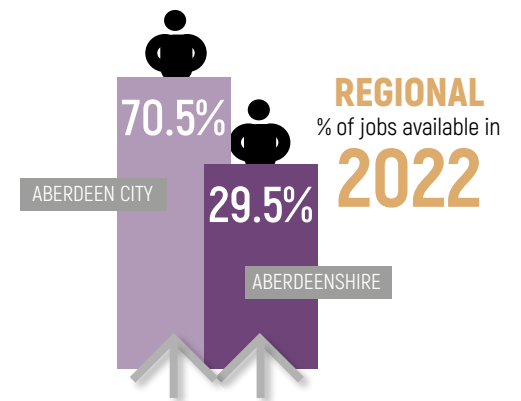

Aberdeen City & Aberdeenshire

2017-2022

Science

HOURLY SALARY GUIDE

£££	£££	£££
£13.07	£15.83	£19.83
STARTING SALARY	AVERAGE SALARY	HIGH END SALARY

NATIONAL jobs are set to increase by 2.3%

Work exists in bioinformatics, drug discovery, development, medical technology, pharma services, stem cells, regenerative medicine, translational medicine, chemical sciences and more!
- Talent Scotland

The life science sector alone employs 37,000 people across some 700 organisations in Scotland. Company turnover = £4.2 billion. Gross value added (GVA) = £2 billion.
- Scottish Enterprise 2017