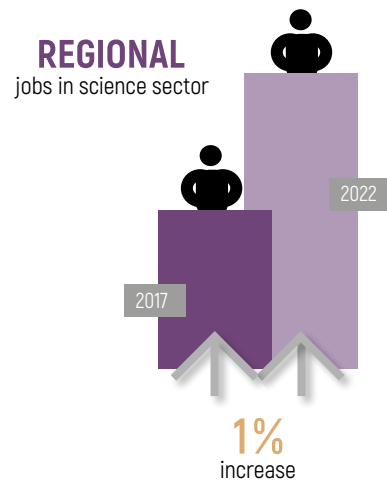

Aberdeen City & Aberdeenshire

2017-2022

Science

HOURLY SALARY GUIDE

£££	£££	£££
£13.07	£15.83	£19.83
STARTING SALARY	AVERAGE SALARY	HIGH END SALARY

NATIONAL jobs are set to increase by 2.3%

Work exists in bioinformatics, drug discovery, development, medical technology, pharma services, stem cells, regenerative medicine, translational medicine, chemical sciences and more!
- Talent Scotland

The life science sector alone employs 37,000 people across some 700 organisations in Scotland. Company turnover = £4.2 billion. Gross value added (GVA) = £2 billion.
- Scottish Enterprise 2017