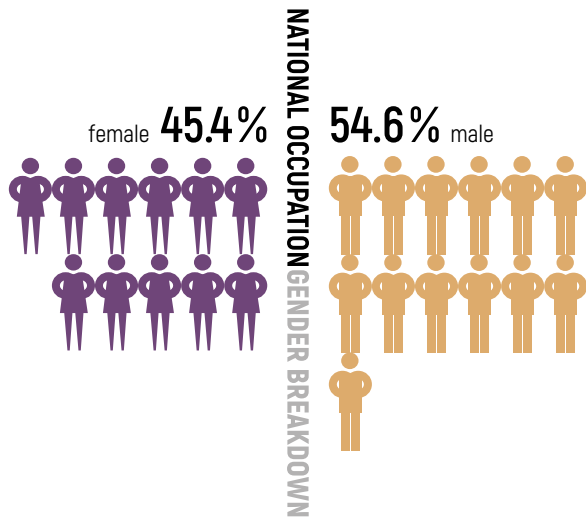

Aberdeen City & Aberdeenshire

2017-2022

Science

HOURLY SALARY GUIDE

£££	£££	£££
£13.07	£15.83	£19.83
STARTING SALARY	AVERAGE SALARY	HIGH END SALARY

NATIONAL jobs are set to increase by 2.3%

Work exists in bioinformatics, drug discovery, development, medical technology, pharma services, stem cells, regenerative medicine, translational medicine, chemical sciences and more!
- Talent Scotland

The life science sector alone employs 37,000 people across some 700 organisations in Scotland. Company turnover = £4.2 billion. Gross value added (GVA) = £2 billion.
- Scottish Enterprise 2017