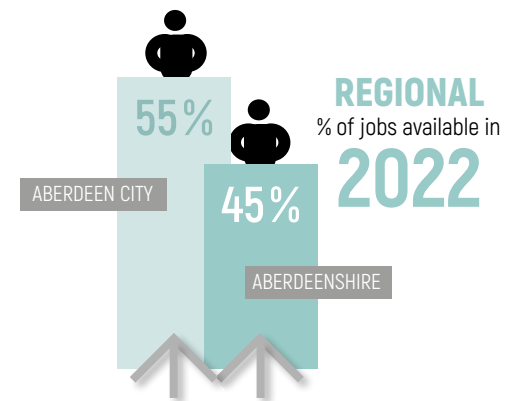

Aberdeen City & Aberdeenshire

2017-2022

Social Care

NATIONAL
jobs are set to
increase by 4.6%

Over 200,000 people were employed in social work and social care services in 2016, representing about one in 13 people in employment in Scotland.
- BBC News Sept 2016