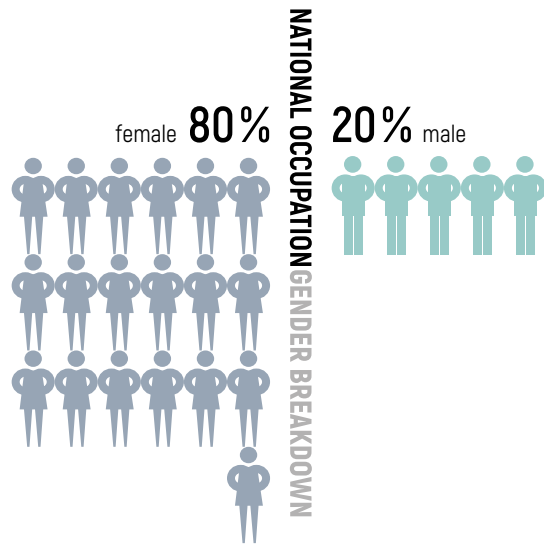

Aberdeen City & Aberdeenshire

2017-2022

Social Care

NATIONAL
jobs are set to
increase by 4.6%

Over 200,000 people were employed in social work and social care services in 2016, representing about one in 13 people in employment in Scotland.
- BBC News Sept 2016