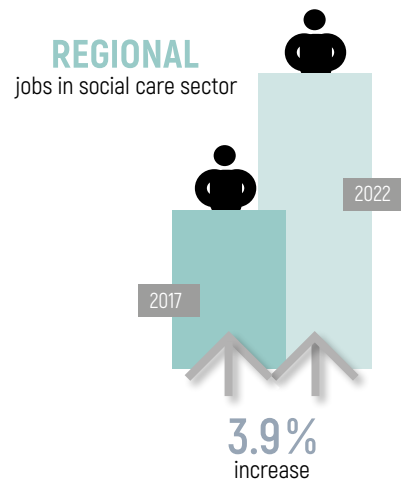

Aberdeen City & Aberdeenshire

2017-2022

Social Care

NATIONAL
jobs are set to
increase by 4.6%

Over 200,000 people were employed in social work and social care services in 2016, representing about one in 13 people in employment in Scotland.
- BBC News Sept 2016