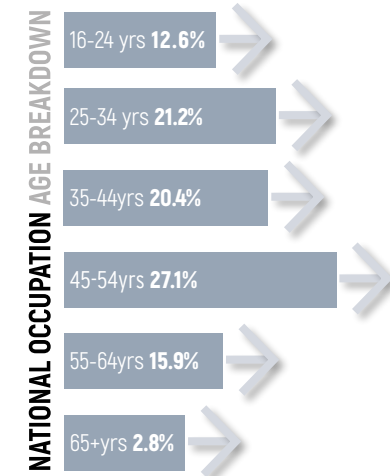

Aberdeen City & Aberdeenshire

2017-2022

Social Care

NATIONAL
jobs are set to
increase by 4.6%

Over 200,000 people were employed in social work and social care services in 2016, representing about one in 13 people in employment in Scotland.
- BBC News Sept 2016