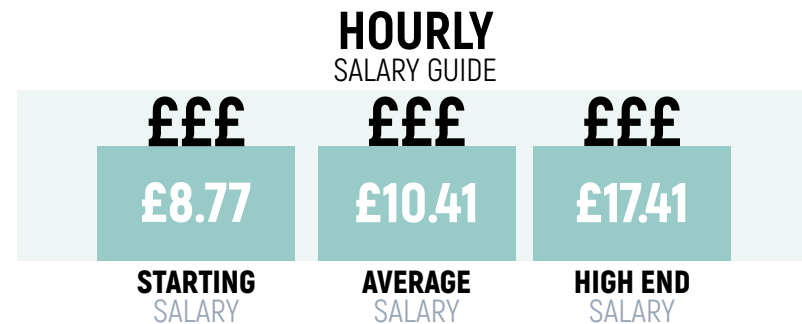

Aberdeen City & Aberdeenshire

2017-2022

Social Care

NATIONAL
jobs are set to
increase by 4.6%

Over 200,000 people were employed in social work and social care services in 2016, representing about one in 13 people in employment in Scotland.
- BBC News Sept 2016