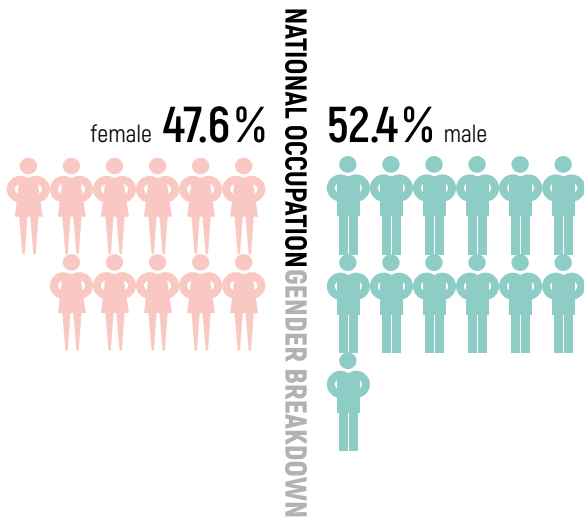

Aberdeen City & Aberdeenshire

2017-2022

Social Sciences

NATIONAL jobs are set to increase by 2.5%

In 2016, the number of Social and Humanities Scientists jobs was 59% above the National average!
- EMSI