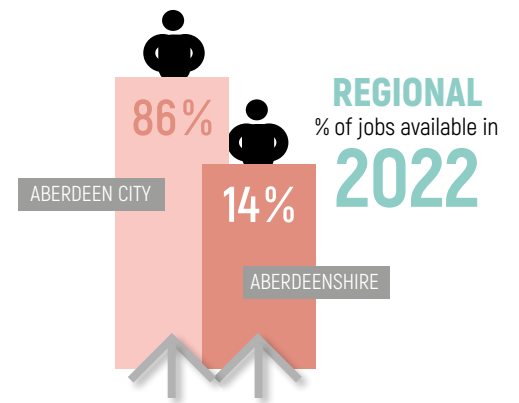

Aberdeen City & Aberdeenshire

2017-2022

Social Sciences

NATIONAL jobs are set to increase by 2.5%

In 2016, the number of Social and Humanities Scientists jobs was 59% above the National average!
- EMSI