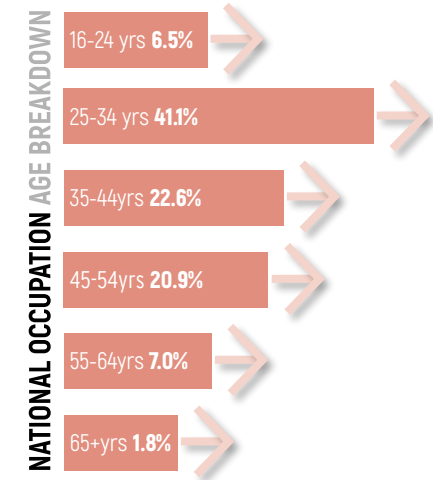

Aberdeen City & Aberdeenshire

2017-2022

Social Sciences

NATIONAL jobs are set to increase by 2.5%

In 2016, the number of Social and Humanities Scientists jobs was 59% above the National average!
- EMSI