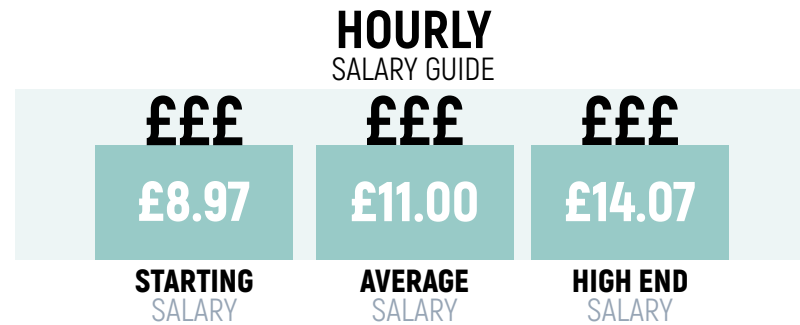

## Sport & Fitness

**NATIONAL** jobs are set to increase by 2.7%

In 2016 there were 93,805 full-time and part-time jobs across this sector in Scotland – 36% above the national average – with average wages of £24,475 a year.