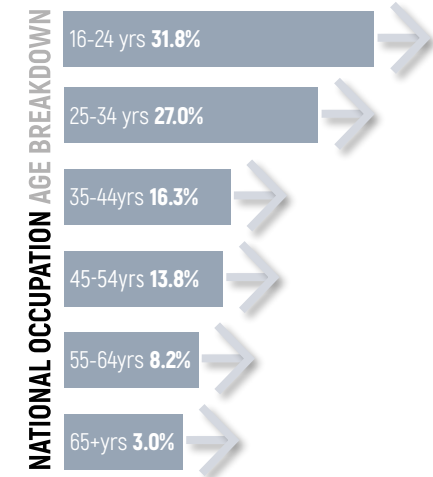

## Sport & Fitness

**NATIONAL** jobs are set to increase by 2.7%

In 2016 there were 93,805 full-time and part-time jobs across this sector in Scotland – 36% above the national average – with average wages of £24,475 a year.