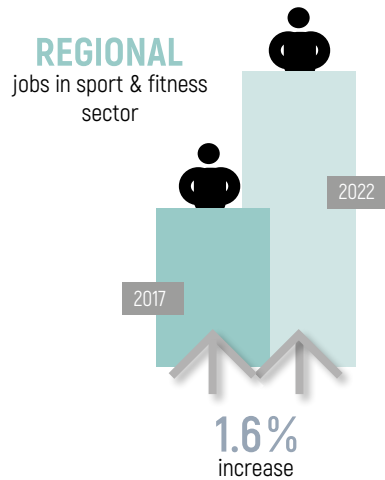

## Sport & Fitness

**NATIONAL** jobs are set to increase by 2.7%

In 2016 there were 93,805 full-time and part-time jobs across this sector in Scotland – 36% above the national average – with average wages of £24,475 a year.