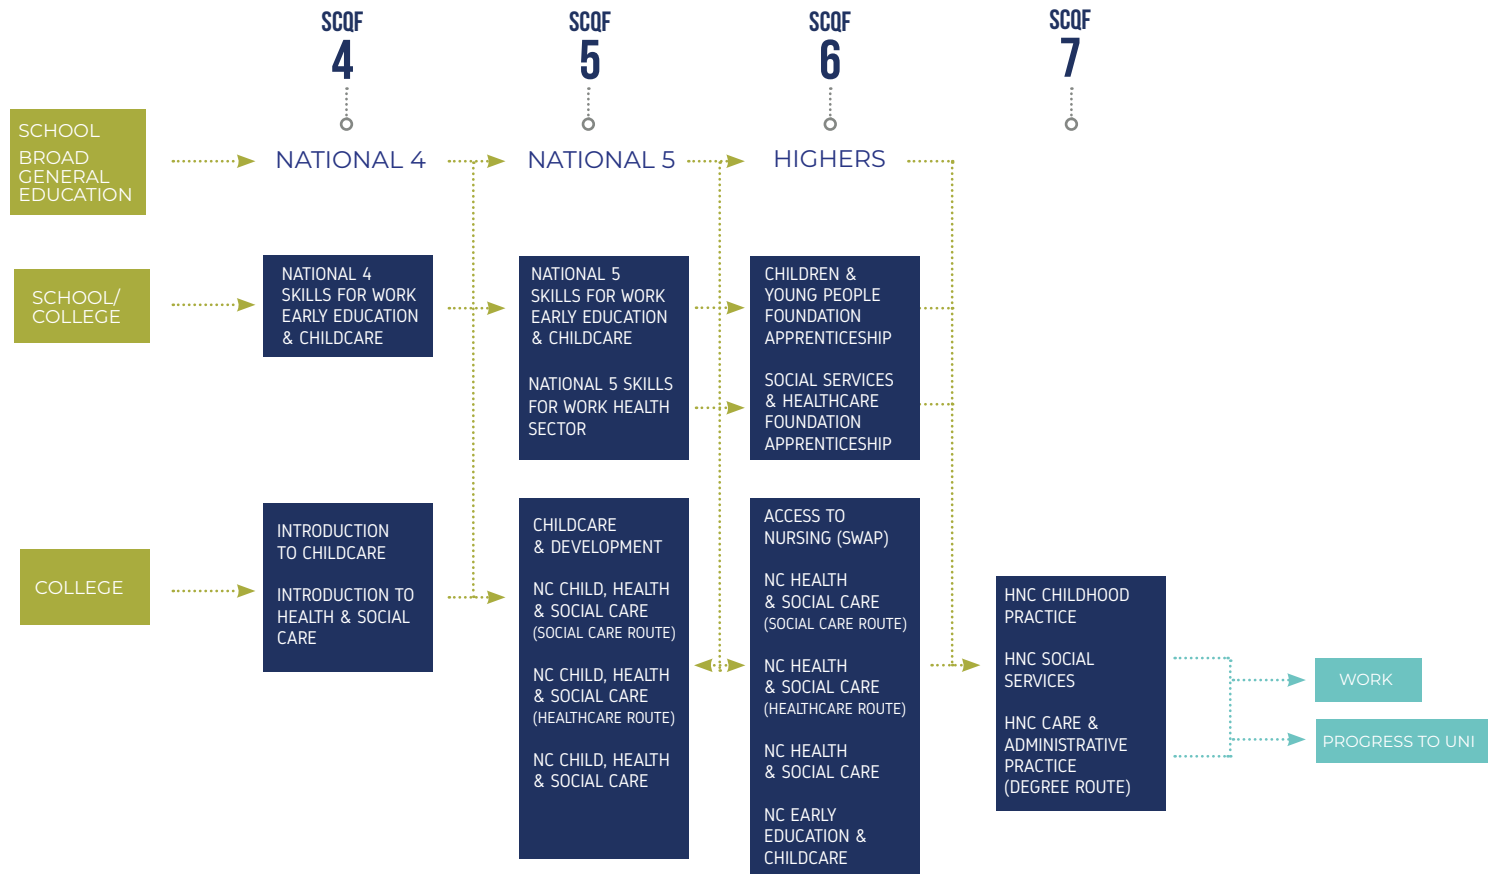

PROGRESSION ROUTES – CARE

PDA CHILDHOOD PRACTICE & PERIOPERATIVE PRACTICE - SEE PART-TIME GUIDE OR WEBSITE

fast
FACTS

THE SCOTTISH GOVERNMENT IS EXPANDING EARLY LEARNING AND CHILDCARE (ELC) FUNDING TO 1140 HOURS FROM AUGUST 2020

WHICH MEANS MANY MORE PEOPLE ARE NEEDED TO TRAIN IN EARLY LEARNING AND CHILDCARE

THIS EQUATES TO ABOUT 14,000 NEW PRACTITIONERS IN THE NEXT

3 YEARS